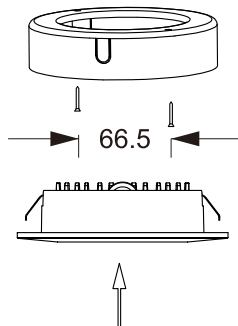

INSTALLATION