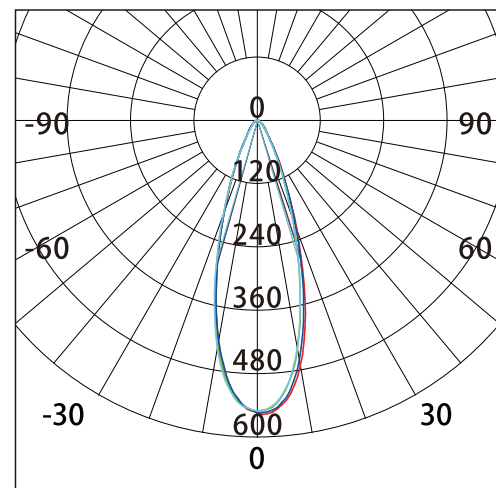

## TECHNICAL DATA

<b>Voltage</b>	220~240V
<b>Wattage</b>	4W LED
<b>Chip</b>	Cree
<b>Lumen</b>	> 300lm
<b>Beam Angle</b>	40°
<b>CRI</b>	Ra ≥ 93 (Ra ≥ 80 available)
<b>Colour Temperature</b>	2700K/3000K/4000K/5000K
<b>Driver</b>	Osram
<b>Power Factor</b>	PF ≥ 0.9
<b>Dimmable</b>	10%~100%
<b>IP Rating</b>	IP44
<b>Life Span</b>	40,000 Hours
<b>Guarantee</b>	5 years

## DIMENSION

<b>Diameter</b>	Ø75mm
<b>Height</b>	25mm
<b>Pitch-row of screw</b>	66.5mm

## LUMINOUS INTENSITY DISTRIBUTION CURVE

4W 40° 3000K