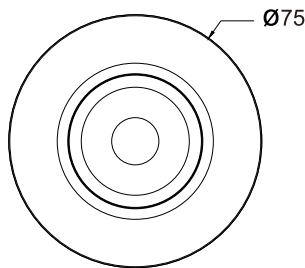

INSTALLATION