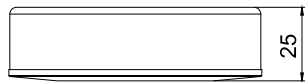

INSTALLATION